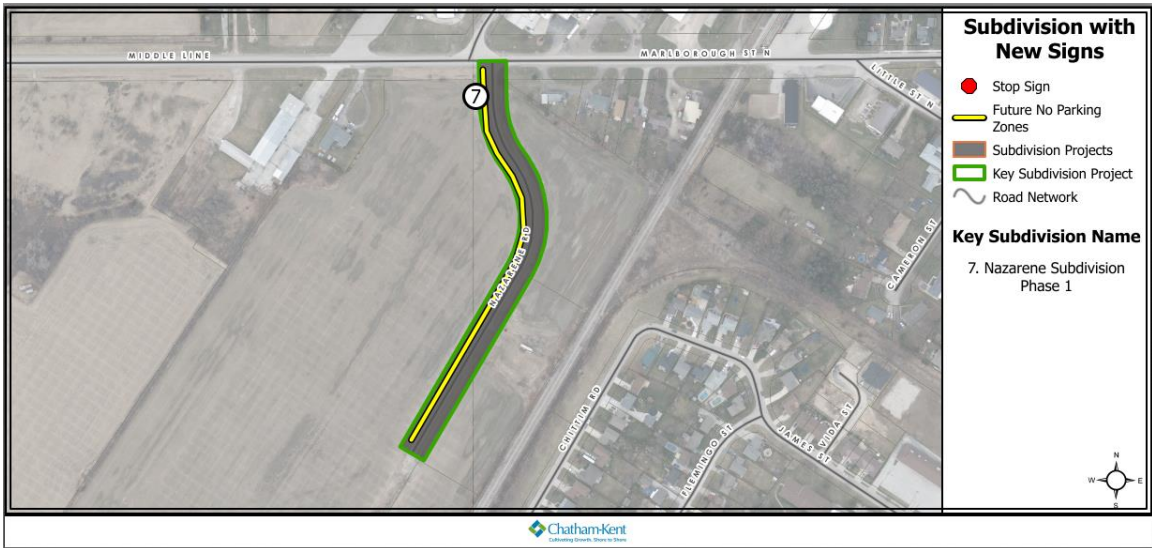

Map 3: Lanz Boulevard Phases 2 - 5 Subdivision

Map 4: Mihalco Phase 2A Subdivision

Map 5: Nazarene Phase 1 Subdivision

Map 6: Blenheim Business Park/ AKG Mannat Gears Warehouse

Map 7: Albert Avenue Extension

Map 8: Rolling Acres Subdivision

Map 9: Parkside Industrial Park

Map 10: Landings Pass Phase 3A & 4A Subdivision

Map 11: Bloomington Way Phase 1 & 2 Subdivision

Map 12: Keil Trail North Phase 1 & 2 Subdivision

Map 13: Twilight Trail Phase 2 - 5 Subdivision

Map 14: Sugar Beet Phase 1 & 2 Subdivision

Map 15: Bloomfield Heights Phases 1C & 8C Subdivision

Map 16: Tweedsmuir North Subdivision

Map 17: Keil Drive South Extension