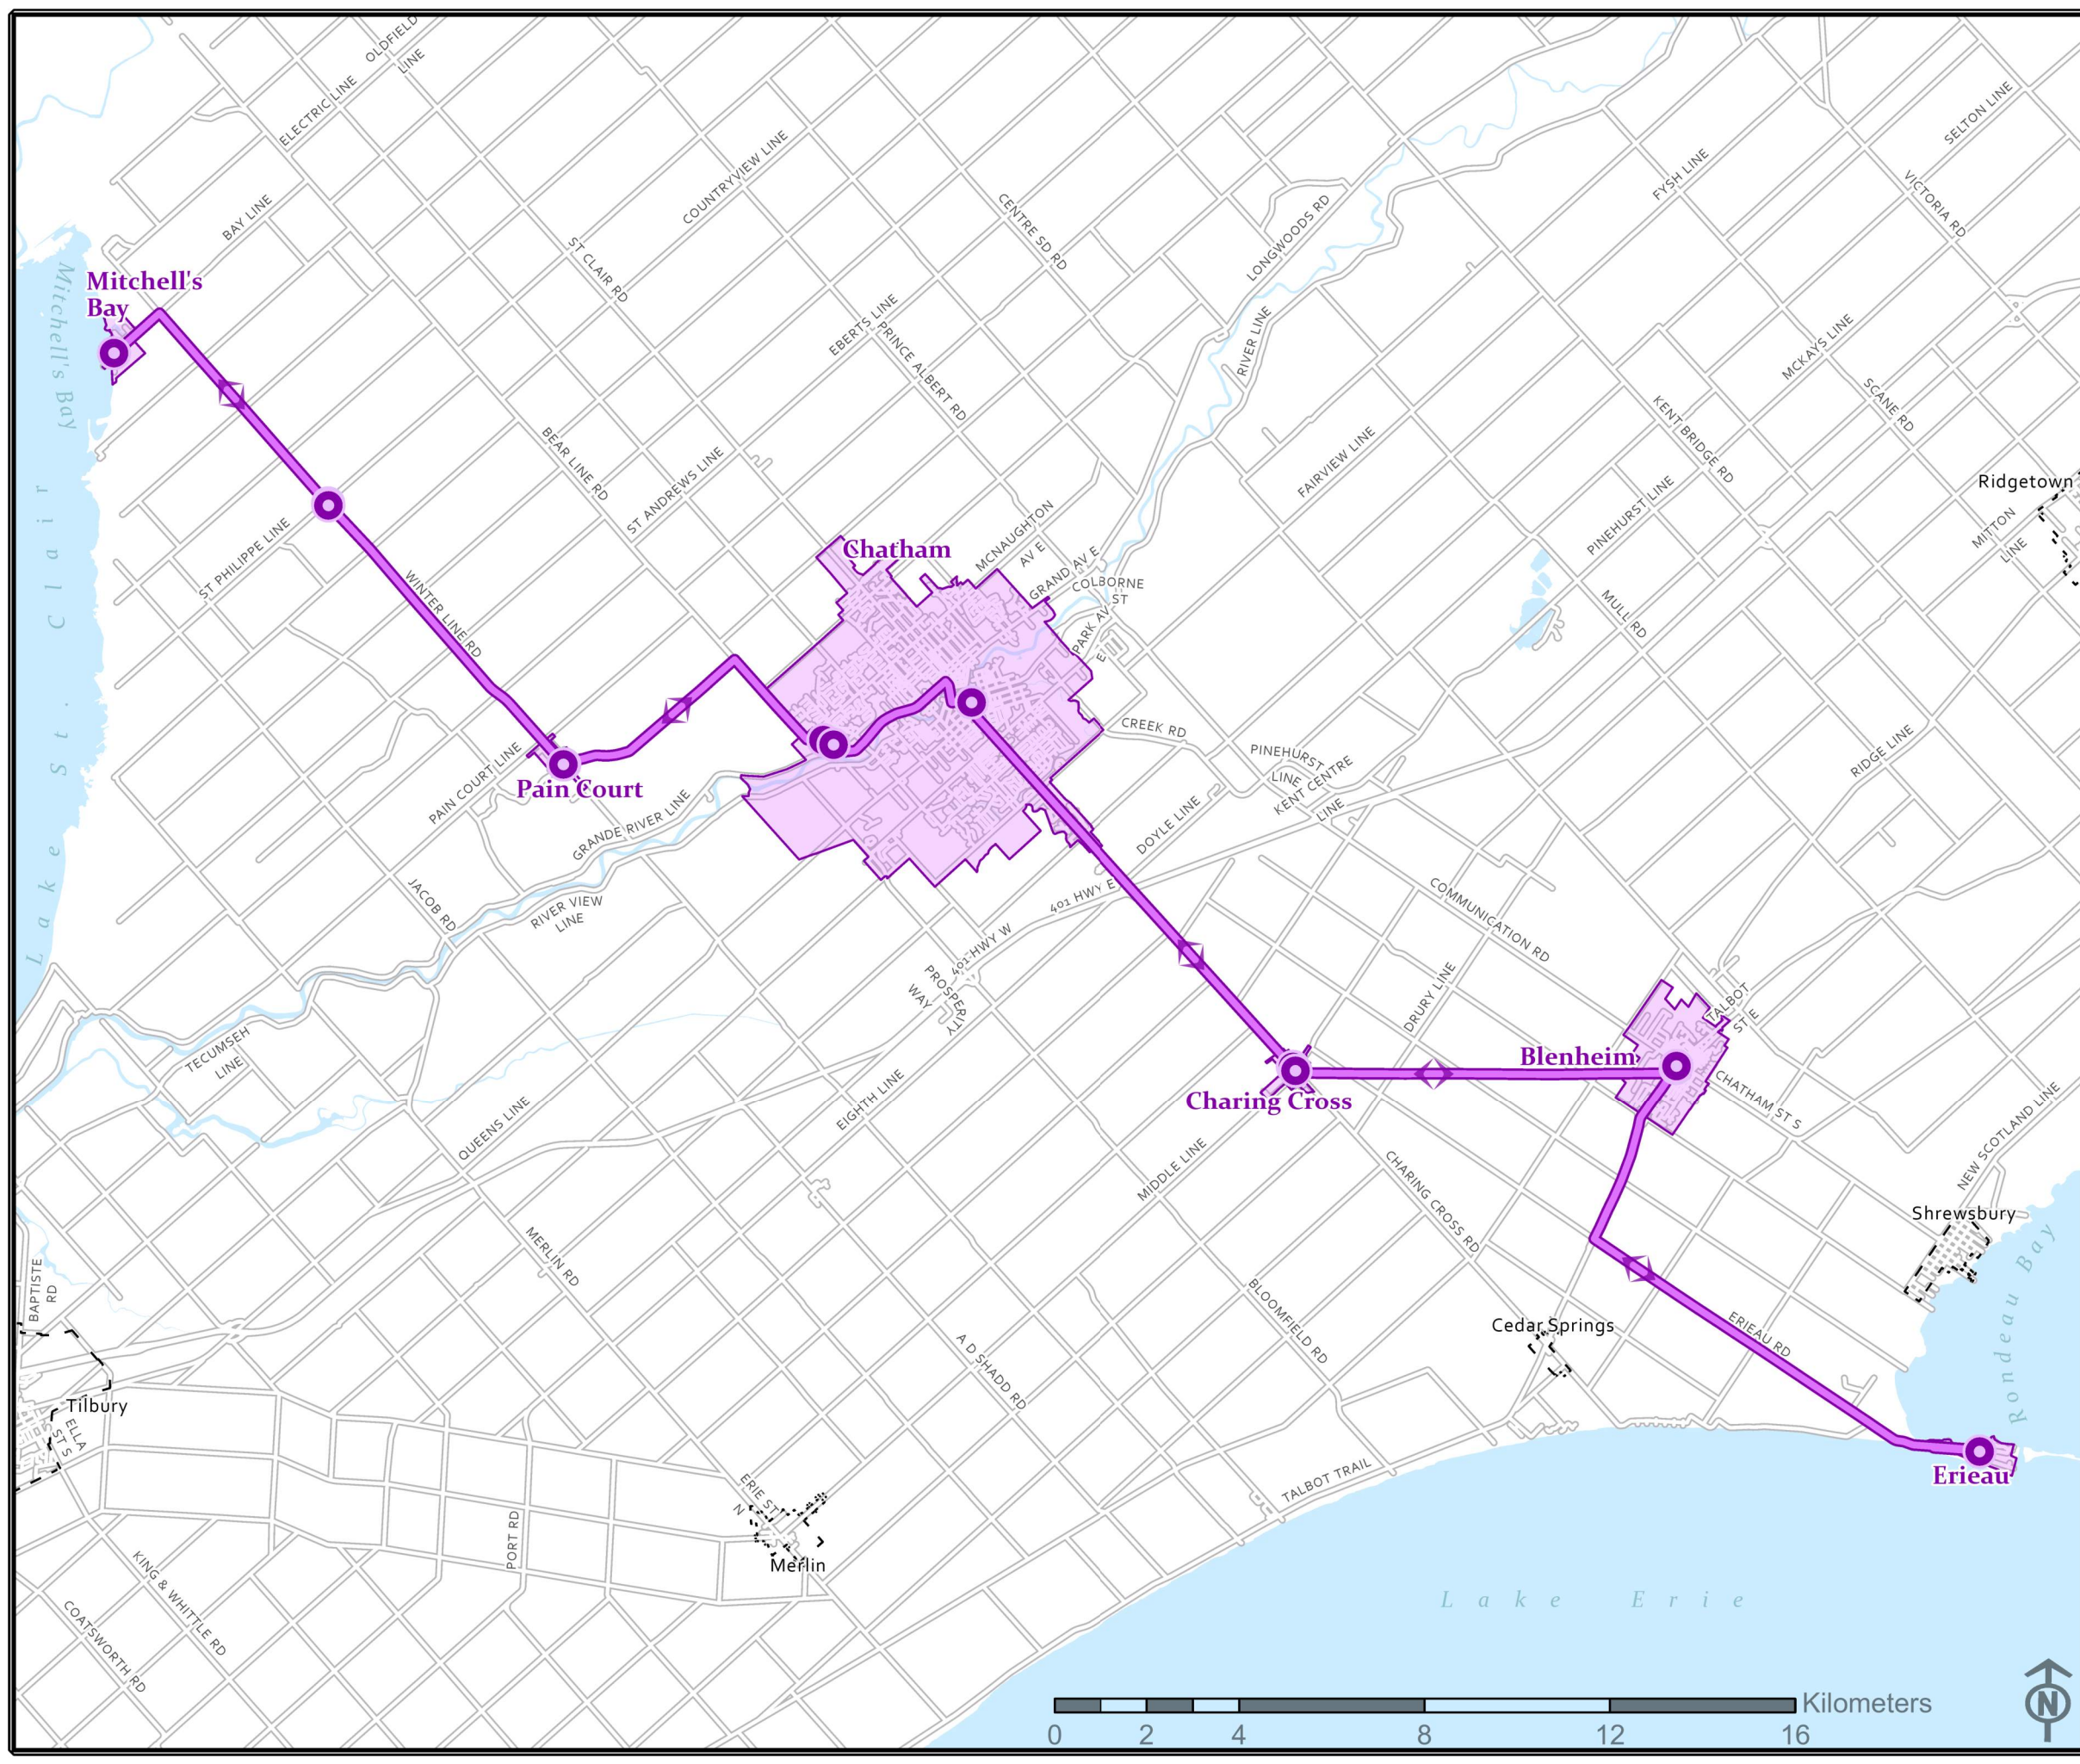

Arrives At
1001	Chatham Transfer Terminal
	11:30 AM 3:00 PM 5:30 PM 8:00 PM

The Beach Bus runs every Saturday from May 22nd - September 4th

PLUS Saturday, Sunday, and Monday of Victoria Day, Civic Day, and Labour Day Weekends PLUS Canada Day

FARE: $5.00

Disclaimer: The Municipality of Chatham-Kent takes every precaution to put up-to-date and correct information on all maps published by Engineering Services. However, it does not expressly warrant that the information contained in the map is accurate on the date of publication. All users may use this information at their own risk. The Municipality of Chatham-Kent will not entertain any claims arising out of the use of this map of information.

This map was produced by Ride CK. Maps may be subject to change. Visit www.rideck.ca for up to date stop information, or contact ckengineering@chatham-kent.ca

This is not a plan of survey.
This information is available in an accessible format upon request, please contact 519-436-3233.

Revised: June 2021